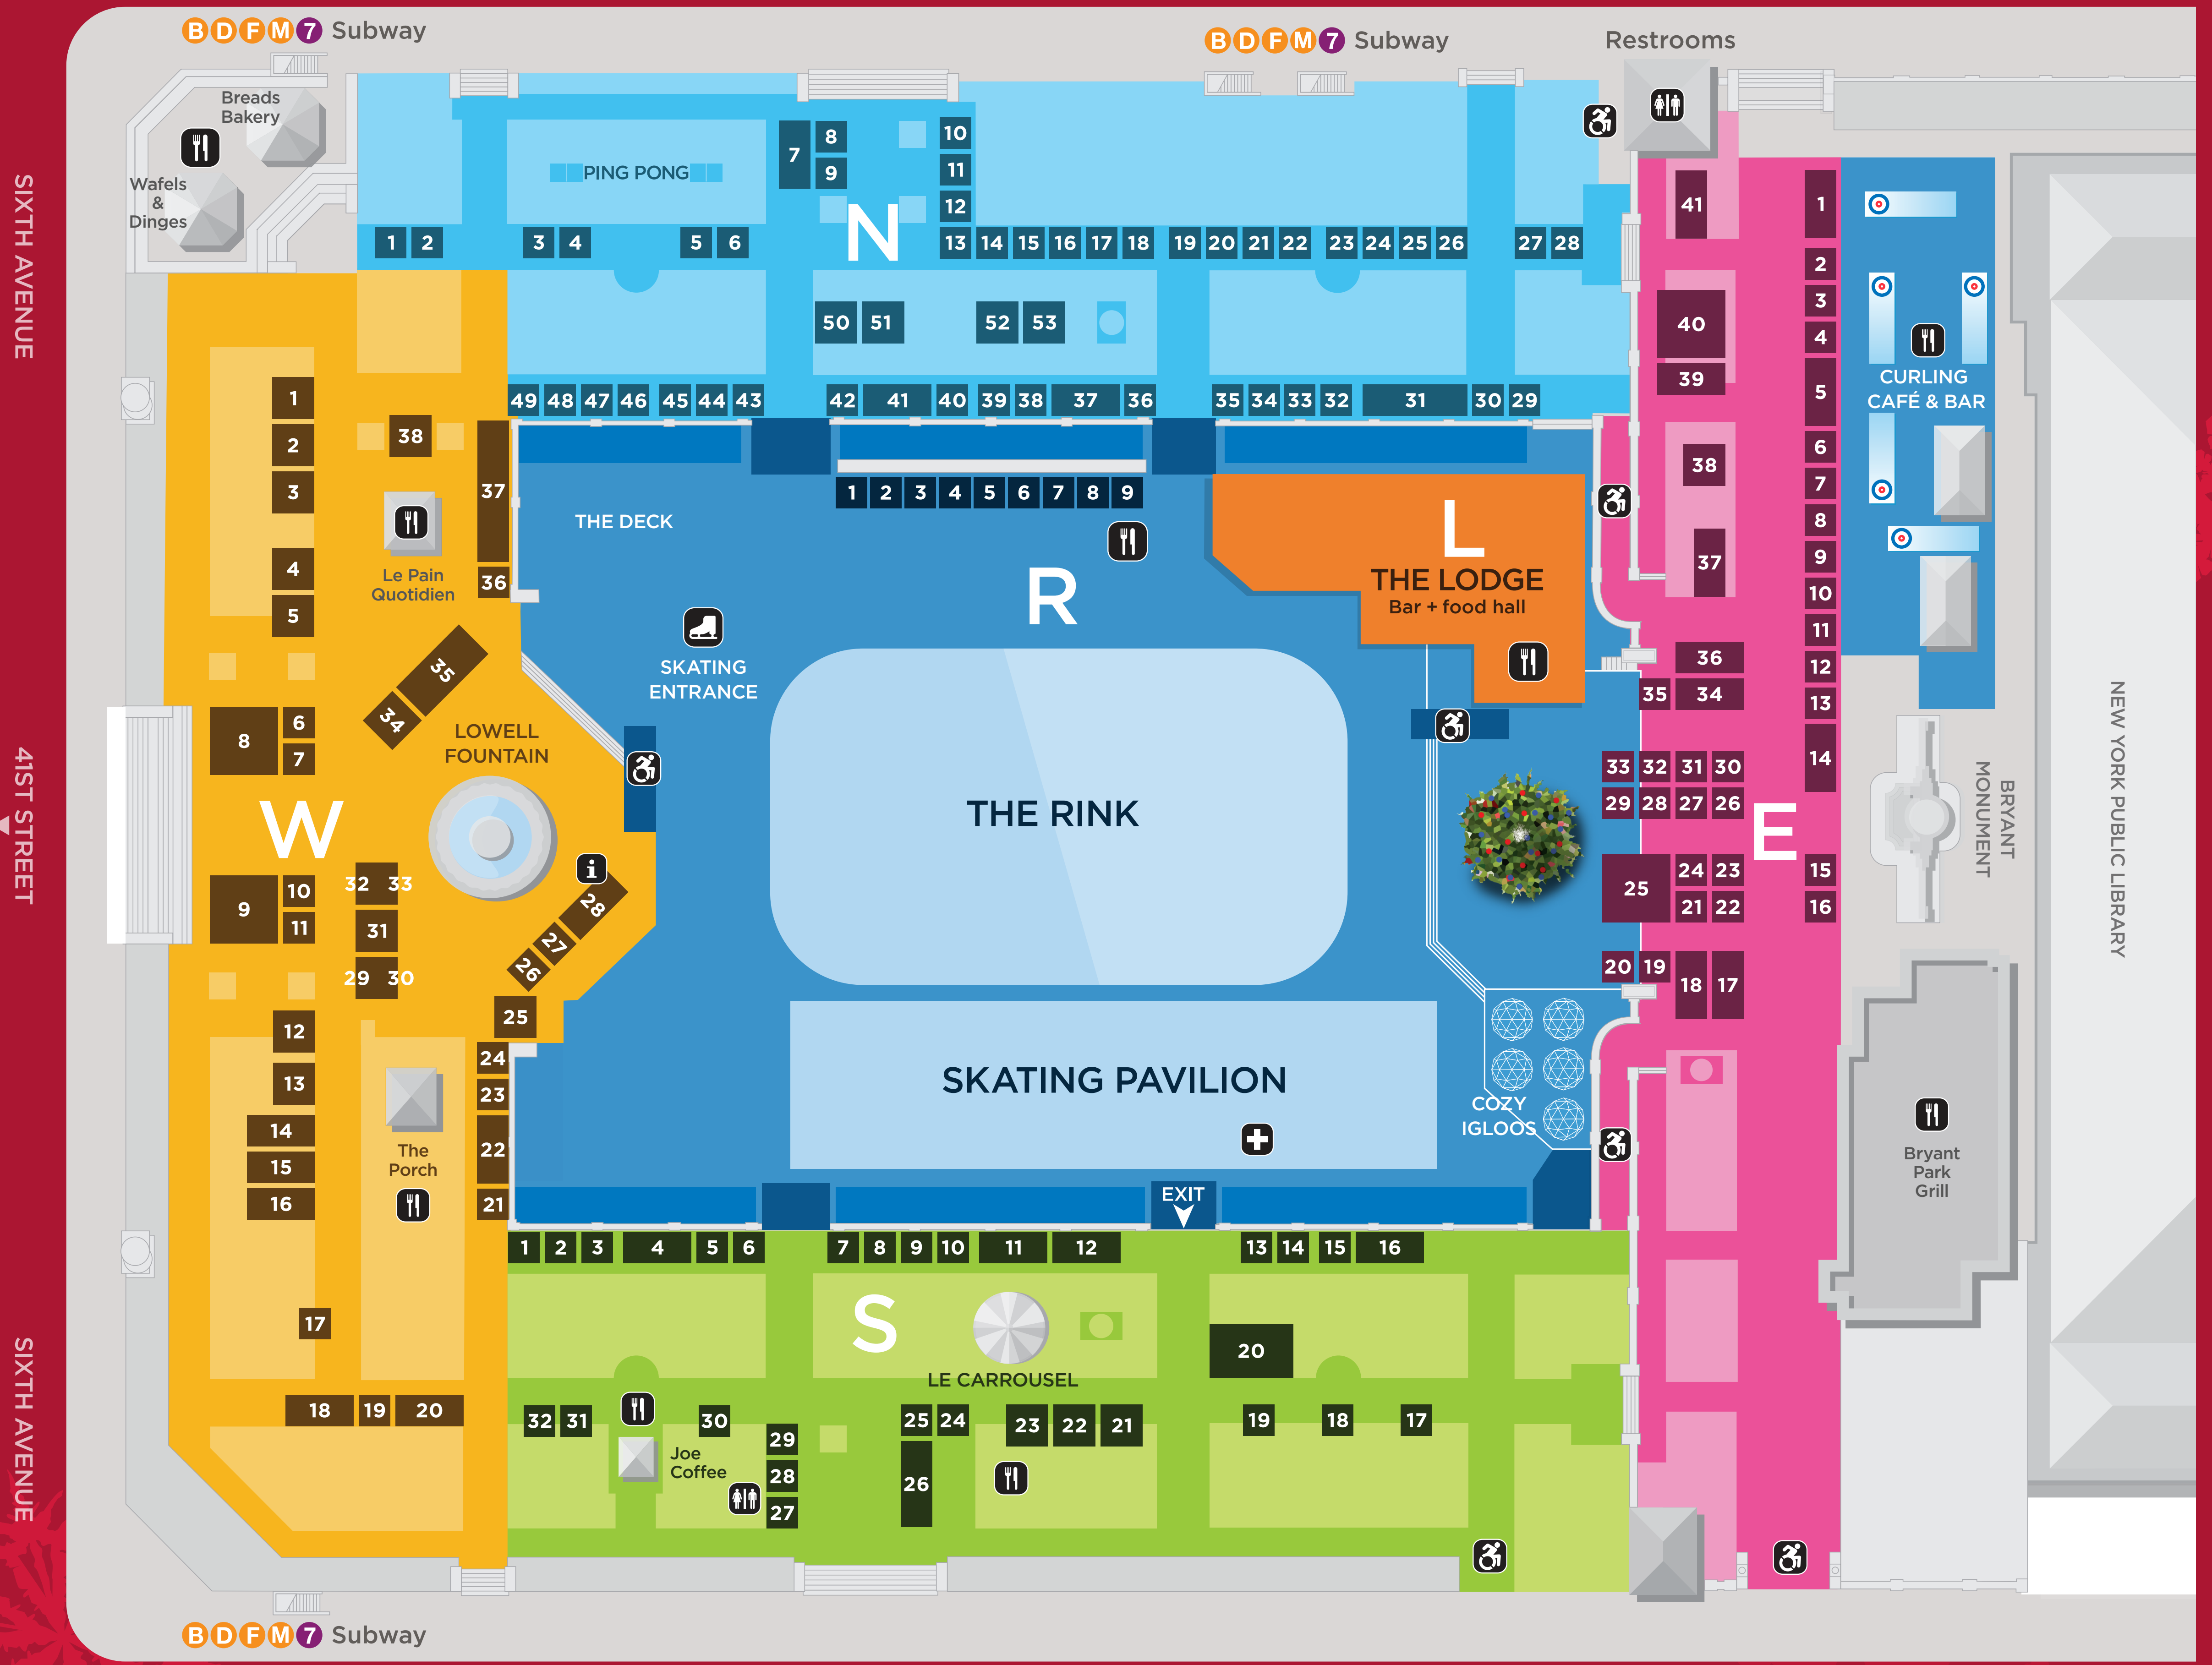

HOLIDAY SHOPS 2022-2023

42ND STREET

FIFTH AVENUE →

40TH STREET

FIFTH AVENUE →

APPAREL & ACCESSORIES

- N43 Aleja Avila
- N5 Amazing Giraffe
- N21 Anglero Hoodies
- E32 Beriqisu
- W13 Booze & Co
- W24 Brooklyn Woke Vintage
- E19 Davin & Kesler
- N44 The Factory 231
- W5 Himalayan Artwear
- E3 Kizmet Yogawear
- E6 Kizmet Yogawear
- N47 Lazyjack Press
- N52 mel en stel
- W35 Mure + Grand
- E41 Nirvana Designs
- N8 Northern Tribe NY
- E14 NYC Touch
- W3 Patches & Pins
- E11 Paul Aude Designs
- W6 Pook
- S3 Rayerbag Made in Italy
- W20 Sabyloo
- N37 Sapphire Glow
- N41 SM Wardrobe
- E8 United Leather

- S18 Palenque BBQ
- S28 Petisco Brazuca
- W27 Pickle Me Pete
- S11 SeaPark
- S27 Tasty Moment
- R1 Wafels & Dinges
- S17 Winter Pie
- R4 Zaro's Family Bakery

The Lodge

- Bar + Food Hall
- L Alcove Bar
- L El Pambazo Shop
- L The Lodge Bar
- L Rinkside Bar
- L S'mores N'More
- L Stout NYC
- L Sweet Tooth