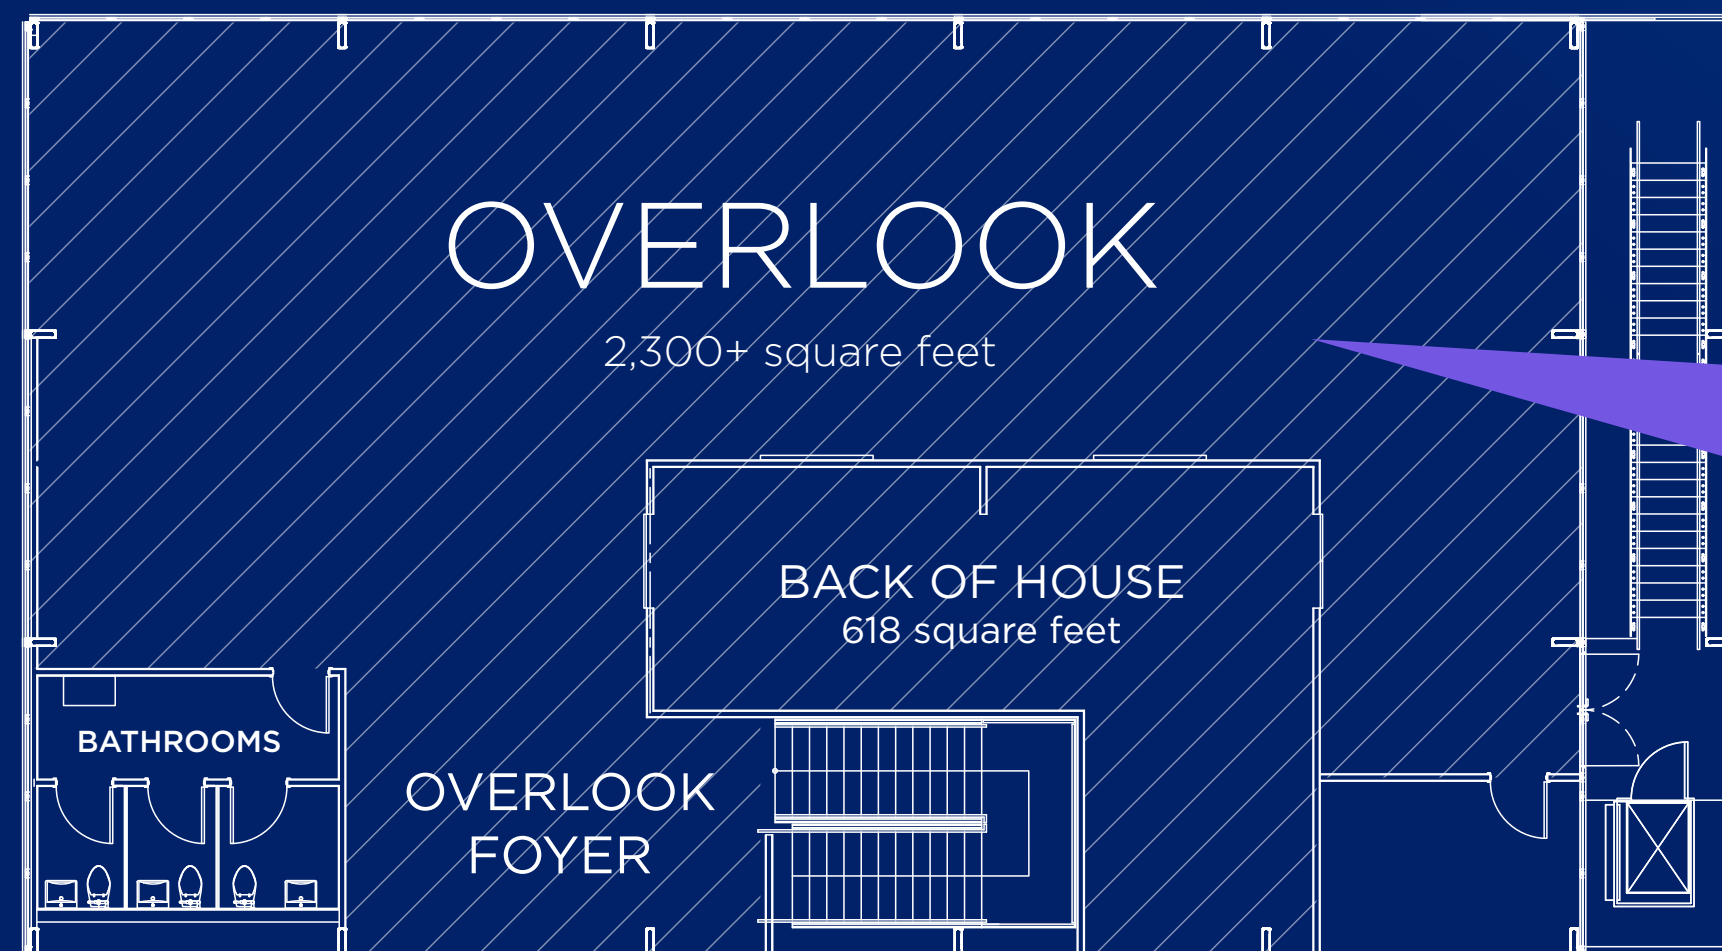

NORTH VIEW OF ICE RINK